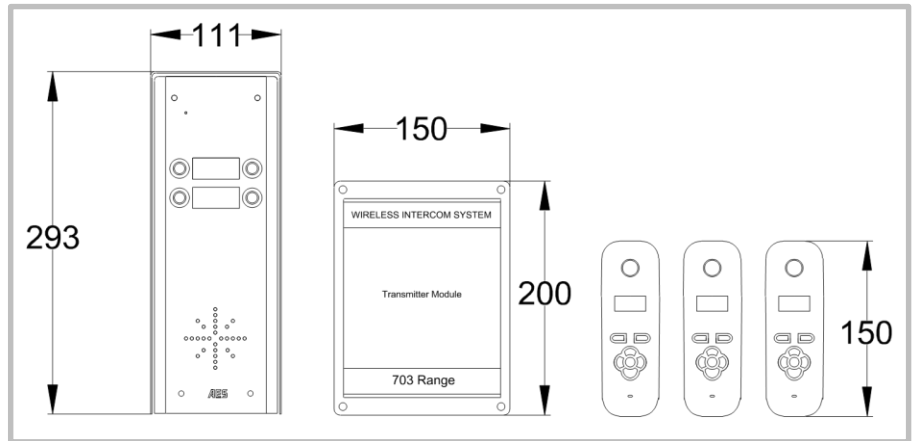

DECT 703

MULTI BUTTON

703

Power supply	12-24v ac/dc (24v dc adaptor included) (depending on model)	Cable between speech unit & transmitter	4 metre screened CAT5 included.
Current consumption	50mA standby, 1 amp peak.	Max cable length	8 metres max
Relay outputs	2	Cable cores	2 x SPK, 2 x MIC, 2 x button, 2 x relay, 2 x power.
Relay time	Adjustable, 1,3,5,9 secs.	Speech unit IP rating	IP55
Relay load	Max 2 amps, 24v ac.	Transmitter IP rating	IP65
Technology type	Digital DECT	Manufacturer warranty	2 years return to base.
Handsets per system	4	Keypad programming	On the keypad.
Range	Practical working range of 110 metres. 400 metres open field conditions	Keypad codes	1200 codes total

DECT 703

MULTI BUTTON

Kits & Part numbers

703

703-HS2 – 2 button kit, with 2 handsets, hooded panel.

703-HS3 – 4 button kit, with 3 handsets (1 button spare), hooded panel.

703-HS4 – 4 button kit, with 4 handsets, hooded panel.

DECT 703

MULTI BUTTON

Kits & Part numbers

703-HSK2 – 2 button kit, with 2 handsets, hooded panel with keypad.

703-HSK3 – 4 button kit, with 3 handsets (1 button spare), hooded panel with keypad.

703-HSK4 – 4 button kit, with 4 handsets, hooded panel with keypad.