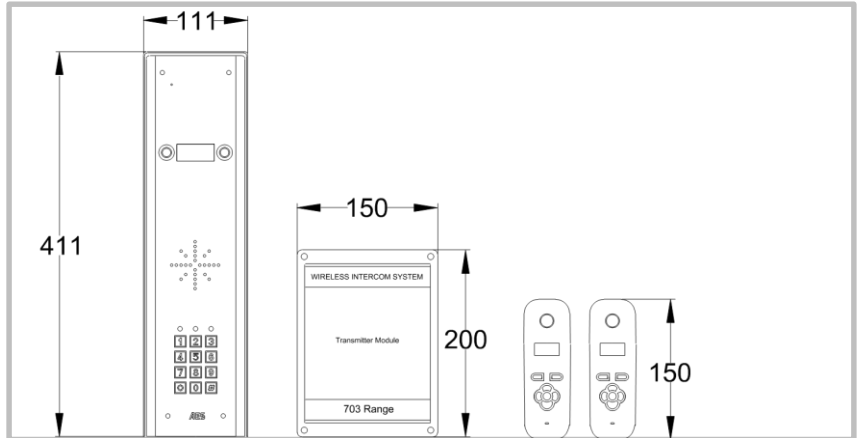

DECT 703

MULTI BUTTON

703

Power supply	12-24v ac/dc (24v dc adaptor included) (depending on model)	Cable between speech unit & transmitter	4 metre screened CAT5 included.
Current consumption	50mA standby, 1 amp peak.	Max cable length	8 metres max
Relay outputs	2	Cable cores	2 x SPK, 2 x MIC, 2 x button, 2 x relay, 2 x power.
Relay time	Adjustable, 1,3,5,9 secs.	Speech unit IP rating	IP55
Relay load	Max 2 amps, 24v ac.	Transmitter IP rating	IP65
Technology type	Digital DECT	Manufacturer warranty	2 years return to base.
Handsets per system	4	Keypad programming	On the keypad.
Range	Practical working range of 110 metres. 400 metres open field conditions	Keypad codes	1200 codes total

DECT 703

MULTI BUTTON

Kits & Part numbers

703

703-HS2 – 2 button kit, with 2 handsets, hooded panel.

703-HS3 – 4 button kit, with 3 handsets (1 button spare), hooded panel.

703-HS4 – 4 button kit, with 4 handsets, hooded panel.

DECT 703

MULTI BUTTON

Kits & Part numbers

703-HSK2 – 2 button kit, with 2 handsets, hooded panel with keypad.

703-HSK3 – 4 button kit, with 3 handsets (1 button spare), hooded panel with keypad.

703-HSK4 – 4 button kit, with 4 handsets, hooded panel with keypad.