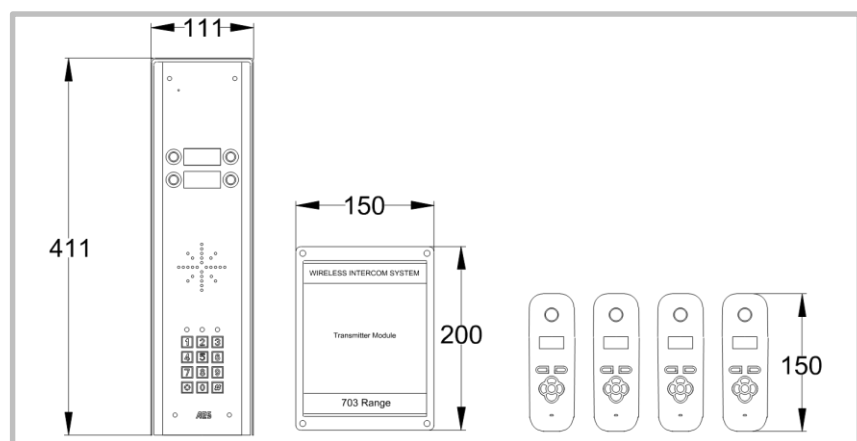

DECT 703

MULTI BUTTON

Kits & Part numbers

703

703-HS2 – 2 button kit, with 2 handsets, hooded panel.

703-HS3 – 4 button kit, with 3 handsets (1 button spare), hooded panel.

703-HS4 – 4 button kit, with 4 handsets, hooded panel.

DECT 703

MULTI BUTTON

Kits & Part numbers

703-HSK2 – 2 button kit, with 2 handsets, hooded panel with keypad.

703-HSK3 – 4 button kit, with 3 handsets (1 button spare), hooded panel with keypad.

703-HSK4 – 4 button kit, with 4 handsets, hooded panel with keypad.