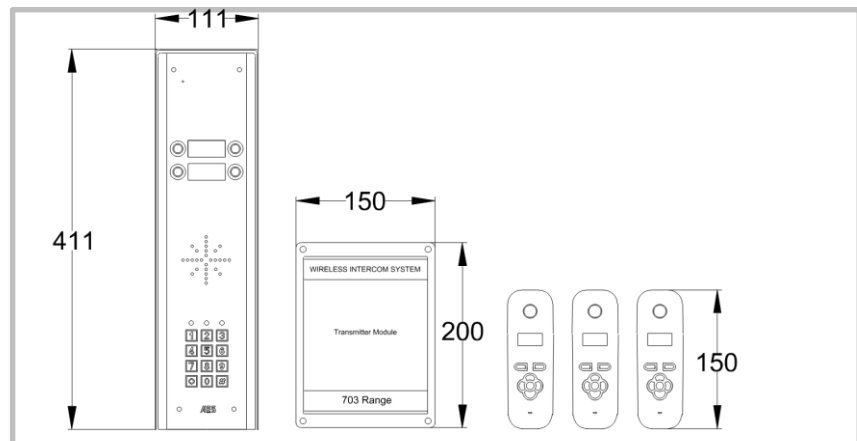

703-HSK3 – 4 button kit, with 3 handsets (1 button spare), hooded panel with keypad.