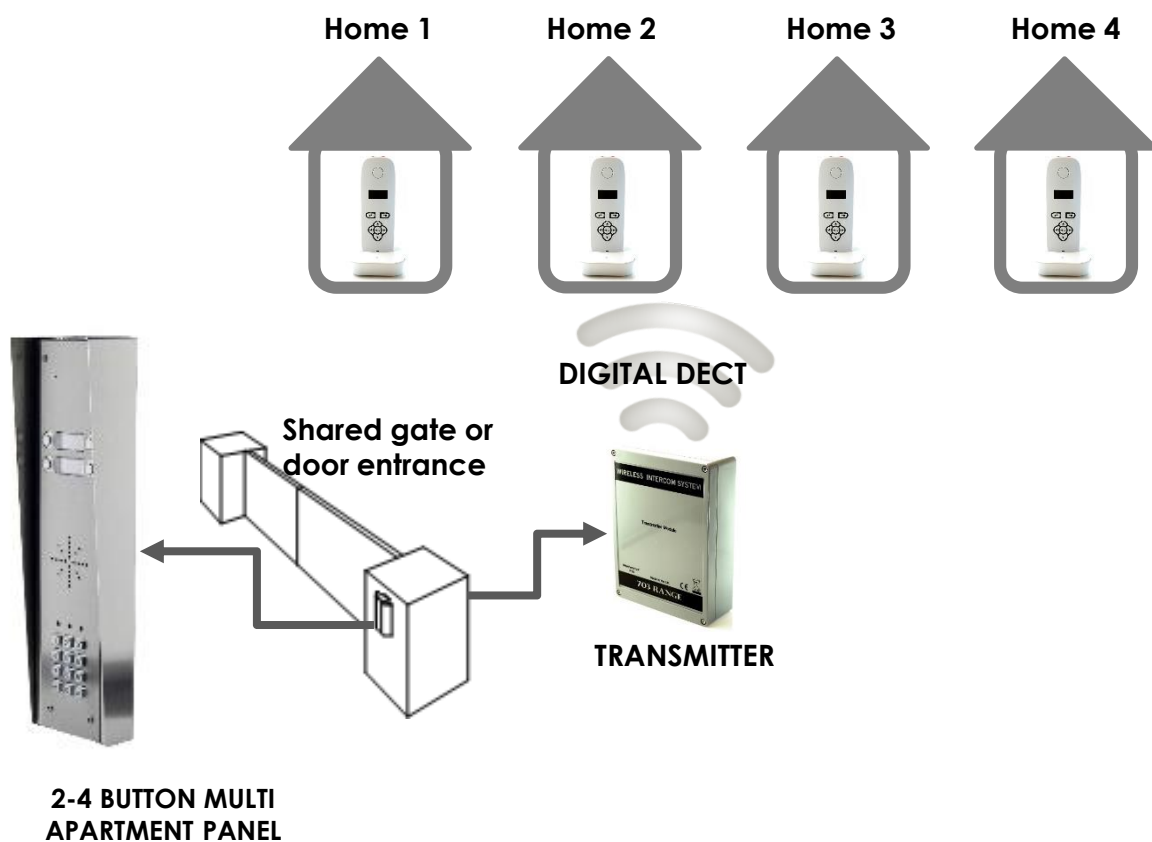

DECT 703

MULTI BUTTON

703

- Digital D.E.C.T wireless intercom system for flats, apartments or shared gate entrances.
- Up to 4 call buttons, each button calling a different handset.
- Working range of 100 metres through concrete (up to 400 metres open field conditions).
- 1 handset per property or apartment.
- *NEW* - Now available with 2 relay outputs!
- *Coming soon* - 12-24v ac/dc power supply range (CAT5/alarm power cable friendly*)!
- *NEW* - Now available with 2 relay outputs!
- *NEW* - Now available optional range extending antenna!
- Simple setup and install.
- Keypad option for coded access.
- Built in voicemail feature for missed callers, user can listen to messages on handset.
- 2 year manufacturers warranty.

DECT 703

MULTI BUTTON

703

Power supply	12-24v ac/dc (24v dc adaptor included) (depending on model)	Cable between speech unit & transmitter	4 metre screened CAT5 included.
Current consumption	50mA standby, 1 amp peak.	Max cable length	8 metres max
Relay outputs	2	Cable cores	2 x SPK, 2 x MIC, 2 x button, 2 x relay, 2 x power.
Relay time	Adjustable, 1,3,5,9 secs.	Speech unit IP rating	IP55
Relay load	Max 2 amps, 24v ac.	Transmitter IP rating	IP65
Technology type	Digital DECT	Manufacturer warranty	2 years return to base.
Handsets per system	4	Keypad programming	On the keypad.
Range	Practical working range of 110 metres. 400 metres open field conditions	Keypad codes	1200 codes total

DECT 703

MULTI BUTTON

Kits & Part numbers

703

703-HS2 – 2 button kit, with 2 handsets, hooded panel.

703-HS3 – 4 button kit, with 3 handsets (1 button spare), hooded panel.

703-HS4 – 4 button kit, with 4 handsets, hooded panel.

DECT 703

MULTI BUTTON

Kits & Part numbers

703-HSK2 – 2 button kit, with 2 handsets, hooded panel with keypad.

703-HSK3 – 4 button kit, with 3 handsets (1 button spare), hooded panel with keypad.

703-HSK4 – 4 button kit, with 4 handsets, hooded panel with keypad.