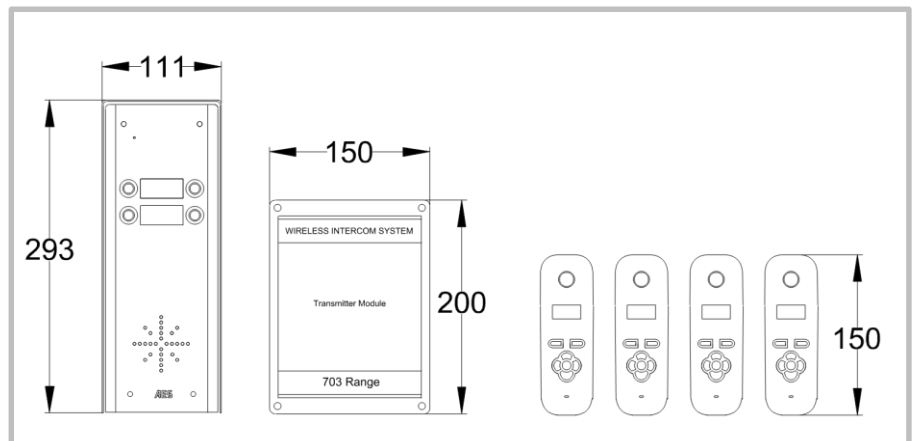

DECT 703

MULTI BUTTON

703

Power supply	12-24v ac/dc (24v dc adaptor included) (depending on model)	Cable between speech unit & transmitter	4 metre screened CAT5 included.
Current consumption	50mA standby, 1 amp peak.	Max cable length	8 metres max
Relay outputs	2	Cable cores	2 x SPK, 2 x MIC, 2 x button, 2 x relay, 2 x power.
Relay time	Adjustable, 1,3,5,9 secs.	Speech unit IP rating	IP55
Relay load	Max 2 amps, 24v ac.	Transmitter IP rating	IP65
Technology type	Digital DECT	Manufacturer warranty	2 years return to base.
Handsets per system	4	Keypad programming	On the keypad.
Range	Practical working range of 110 metres. 400 metres open field conditions	Keypad codes	1200 codes total

DECT 703

MULTI BUTTON

Kits & Part numbers

703

703-HS2 – 2 button kit, with 2 handsets, hooded panel.

703-HS3 – 4 button kit, with 3 handsets (1 button spare), hooded panel.

703-HS4 – 4 button kit, with 4 handsets, hooded panel.

DECT 703

MULTI BUTTON

Kits & Part numbers

703-HSK2 – 2 button kit, with 2 handsets, hooded panel with keypad.

703-HSK3 – 4 button kit, with 3 handsets (1 button spare), hooded panel with keypad.

703-HSK4 – 4 button kit, with 4 handsets, hooded panel with keypad.