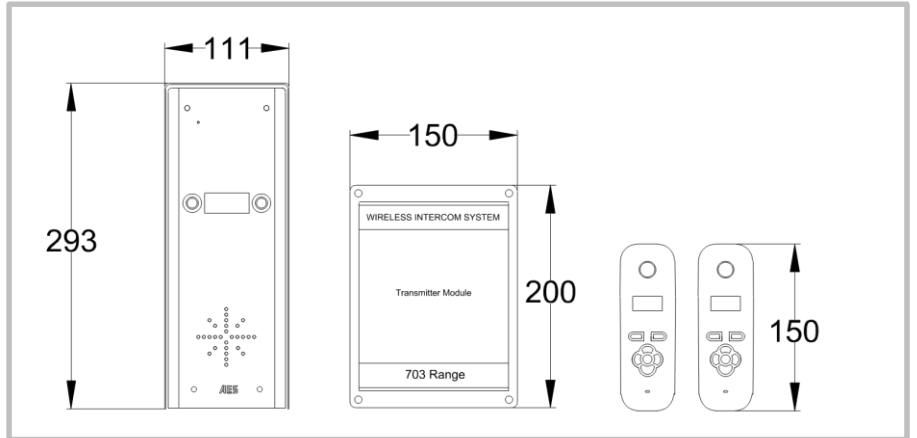

DECT 703

MULTI BUTTON

703

Power supply	12-24v ac/dc (24v dc adaptor included) (depending on model)	Cable between speech unit & transmitter	4 metre screened CAT5 included.
Current consumption	50mA standby, 1 amp peak.	Max cable length	8 metres max
Relay outputs	2	Cable cores	2 x SPK, 2 x MIC, 2 x button, 2 x relay, 2 x power.
Relay time	Adjustable, 1,3,5,9 secs.	Speech unit IP rating	IP55
Relay load	Max 2 amps, 24v ac.	Transmitter IP rating	IP65
Technology type	Digital DECT	Manufacturer warranty	2 years return to base.
Handsets per system	4	Keypad programming	On the keypad.
Range	Practical working range of 110 metres. 400 metres open field conditions	Keypad codes	1200 codes total

DECT 703

MULTI BUTTON

Kits & Part numbers

703

703-HS2 – 2 button kit, with 2 handsets, hooded panel.

703-HS3 – 4 button kit, with 3 handsets (1 button spare), hooded panel.

703-HS4 – 4 button kit, with 4 handsets, hooded panel.