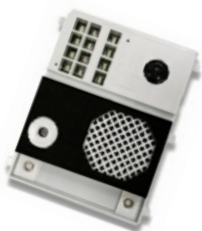

The information / camera window is manufactured in polycarbonate with steady illumination at the door panel through white LED's.

The camera/sound module has a wide angle CCD colour camera (104°) with electronic iris and light emitters for night vision. Message broadcasting and coloured icons acknowledge the system status (call in progress, in communication, lock is activated or the system is busy).

Supplied with **Vesta2** hands free monitors with electronic call. A surface mounting unit with a 4.3" colour TFT LCD of "A Grade" quality. It has capacitive touch buttons, two direct function buttons and OSD menu. Features include; intercom, preview and auto switch on functions; privacy on audio, video and door open progresses; input for doorbell apartment push that saves the use of a separate doorbell.

1 x **N6001** assembling set
for 1-2 button panel

1 x **N6002** assembling set for
3-12 button panel

1 x **NCEV-90C**
flush back box for
3-12 button panel.

1 x **NCEV-90C**
flush back box for
3-12 button panel.

EL-632/GB2 colour
camera/speech
module

D2L-GB2 video
distributor. Qty as
required.

FA-GB2/A
transformer

VESTA2
colour monitor.
Qty as required

/GolmarSystemsUK

sales@golmarsystems.com

133 High Road, New Southgate,
London N11 1PP